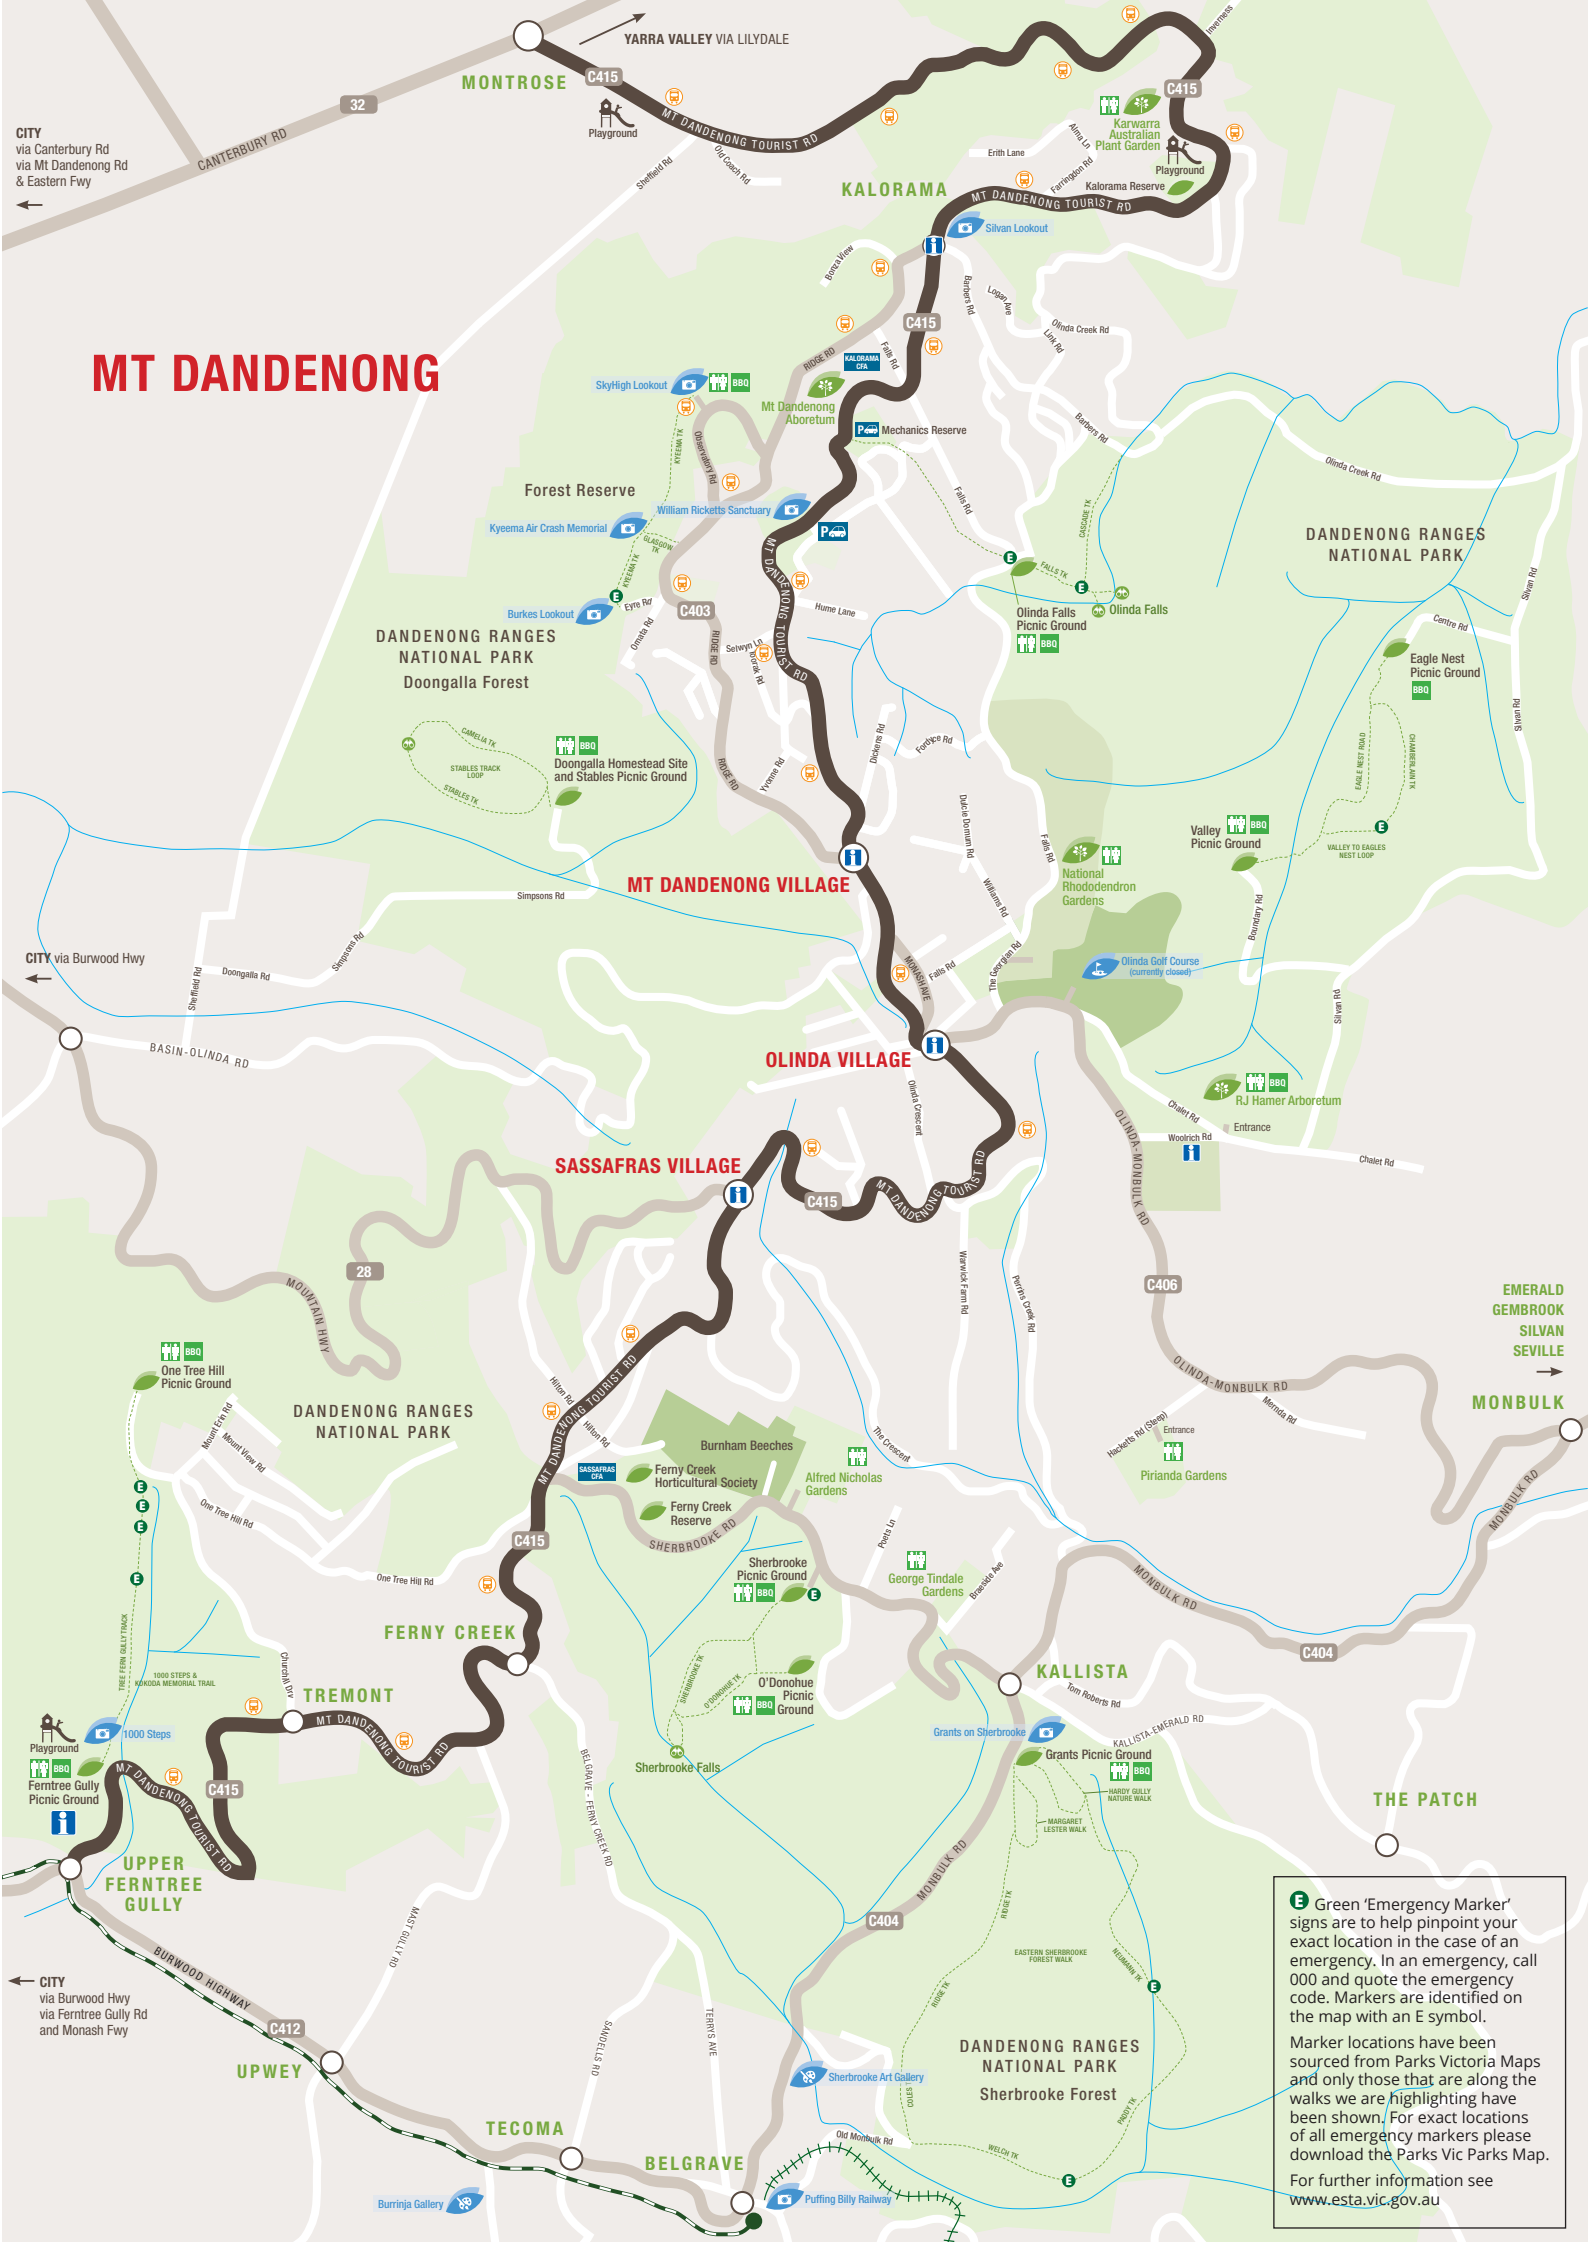

MT DANDENONG

CITY via Canterbury Rd via Mt Dandenong Rd & Eastern Fwy

CITY via Burwood Hwy

CITY via Burwood Hwy via Ferntree Gully Rd and Monash Fwy

E Green 'Emergency Marker' signs are to help pinpoint your exact location in the case of an emergency. In an emergency, call 000 and quote the emergency code. Markers are identified on the map with an E symbol.

Marker locations have been sourced from Parks Victoria Maps and only those that are along the walks we are highlighting have been shown. For exact locations of all emergency markers please download the Parks Vic Parks Map.